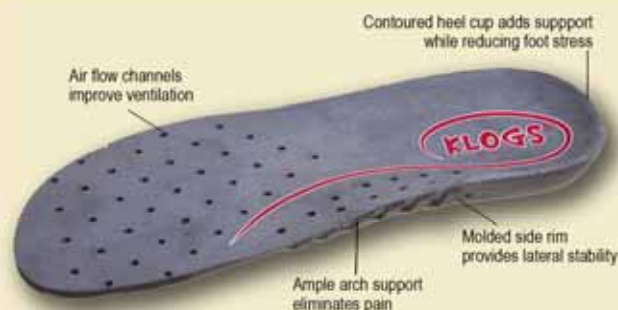

KOMFORT FOOTBEDS

Our Komfort Footbeds Give Foot Stress a Rest

KLOGS®-USA footbeds provide comfort and shock absorption in all footwear styles. The footbeds are designed with ample arch support and a contoured heel cup to reduce foot stress. KLOGS®-USA quality replacement footbeds will help to protect your feet by providing better cushioning and increased pressure distribution. They are light-weight, odor resistant, anti-microbial and can be used in any brand of shoe. All KLOGS®-USA products come with removeable and replaceable footbeds that are latex free.

Style 101 Fits:

Dusty, Biscayne, Boca, Kory
Dusty, Biscayne, Boca, Key Largo,
Kory, Kreme, Laguna, Malibu, Springfield

Shoe Size:

5 - 8 Medium
 5 - 8 Wide

Style 105 Fits:

Dusty, Boca, Biscayne
Key Largo, Kreme, Laguna,
Malibu, Springfield
Newport Collection (Leather)