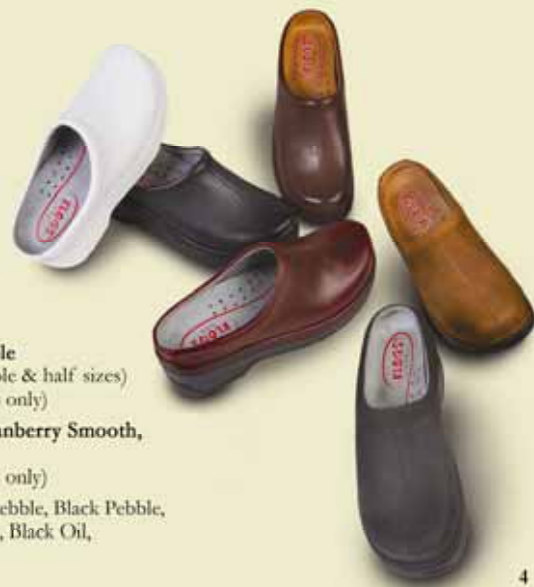

MONTEREY

Size:

White Pebble, Black Pebble
6 - 10, 11, 12 Medium (whole & half sizes)
& 7 - 12 Wide (whole sizes only)

**Black Oil, Mocha Oil, Cranberry Smooth,
Coffee Smooth**
6 - 11 Medium (whole sizes only)

Shown from left: White Pebble, Black Pebble,
Coffee Smooth, Mocha Oil, Black Oil,
Cranberry Smooth